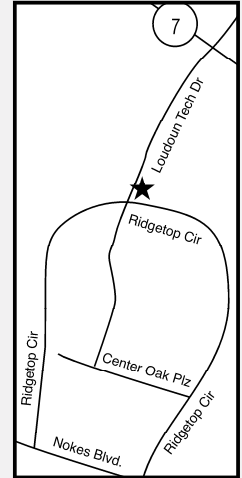

Date _____

VIENNA

407 Church Street, N.E., Suite G, Vienna, VA 22180
703-255-2339

- Route 123 (Tysons/Vienna)
- Turn onto East Street or Beulah
- Go one block and turn onto Church Street
- Turn into Vienna Square & take immediate right

STERLING

21475 Ridgetop Circle, #340, Sterling, VA 20166
703-430-6322

- From Route 7 turn onto Loudoun Tech Drive
- At stop sign, go left onto Ridgetop Circle
- Turn left at the AmeriSuites sign
- Make a quick left, then the next left, into the parking lot of the building

- From Route 28, turn onto Nokes Boulevard
- Pass the mall
- Turn left onto Ridgetop Circle
- Turn at the AmeriSuites sign
- Follow directions above

ALEXANDRIA

6273 Franconia Road, Alexandria, VA 22310
703-719-9460