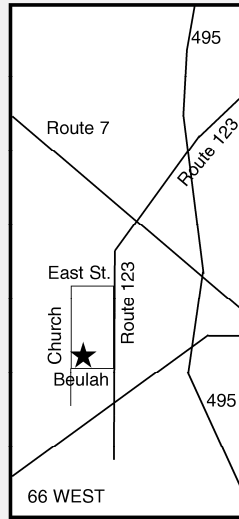

Date _____

VIENNA

407 Church Street, N.E., Suite G, Vienna, VA 22180
703-255-2339

- Route 123 (Tysons/Vienna)
- Turn onto East Street or Beulah
- Go one block and turn onto Church Street
- Turn into Vienna Square & take immediate right